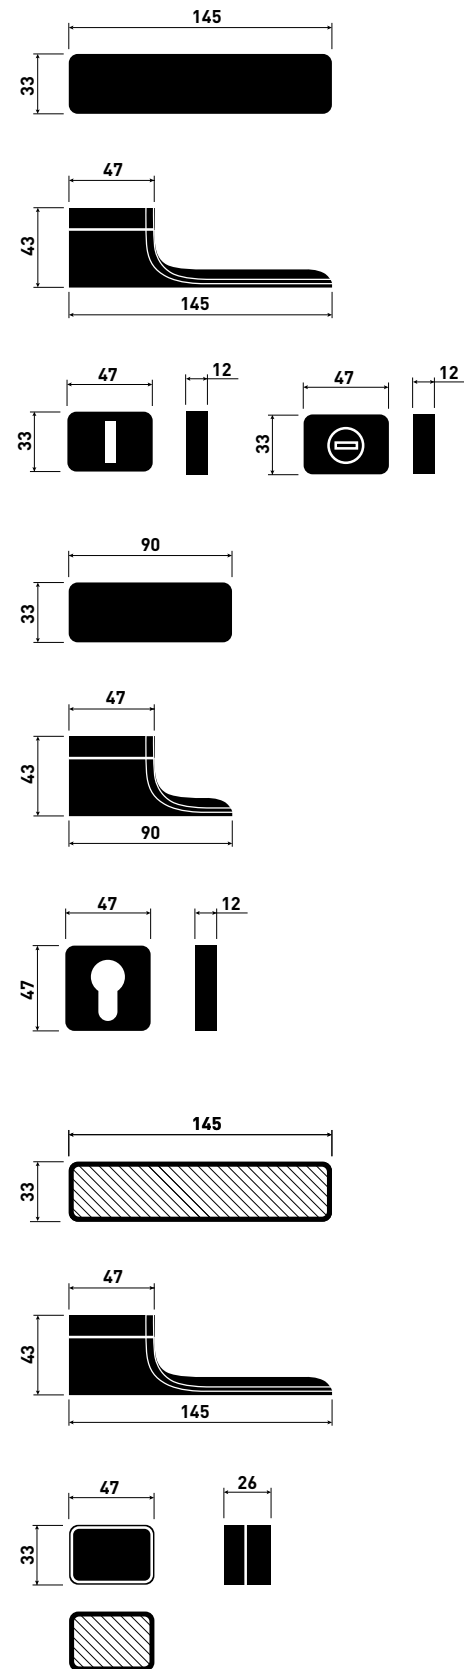

WC se systémem stabilizace – 4 polohy / 90°

Handles Minimal | Maximal

Door handles with a patented construction system

Material: brass
Finishing: all M&T finishings
Guarantee: 5, 15 years

WC/bathroom locking with a stabilization system – 4 positions / 90°