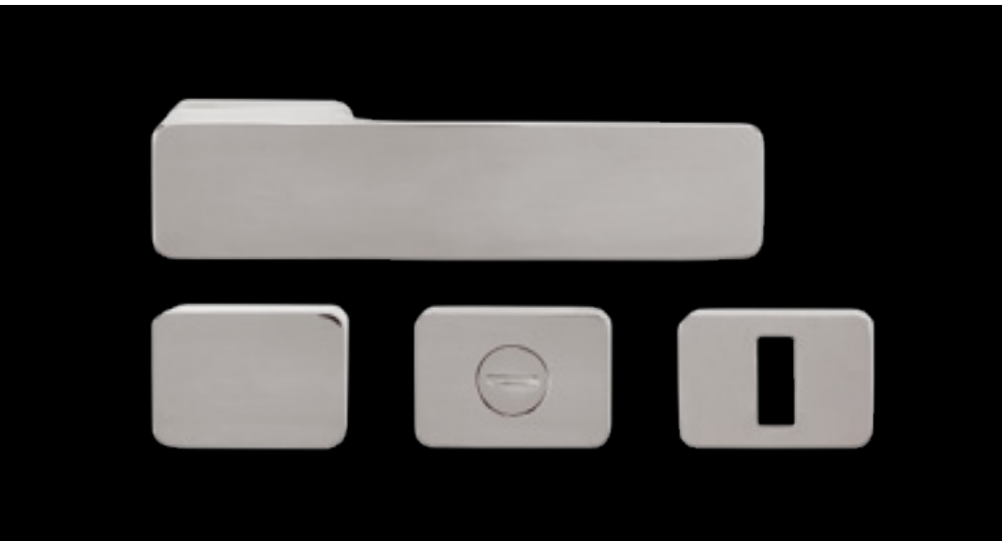

WC se systémem stabilizace – 4 polohy / 90°

Handles Minimal | Maximal

Door handles with a patented construction system

Material: brass
Finishing: all M&T finishings
Guarantee: 5, 15 years

WC/bathroom locking with a stabilization system – 4 positions / 90°